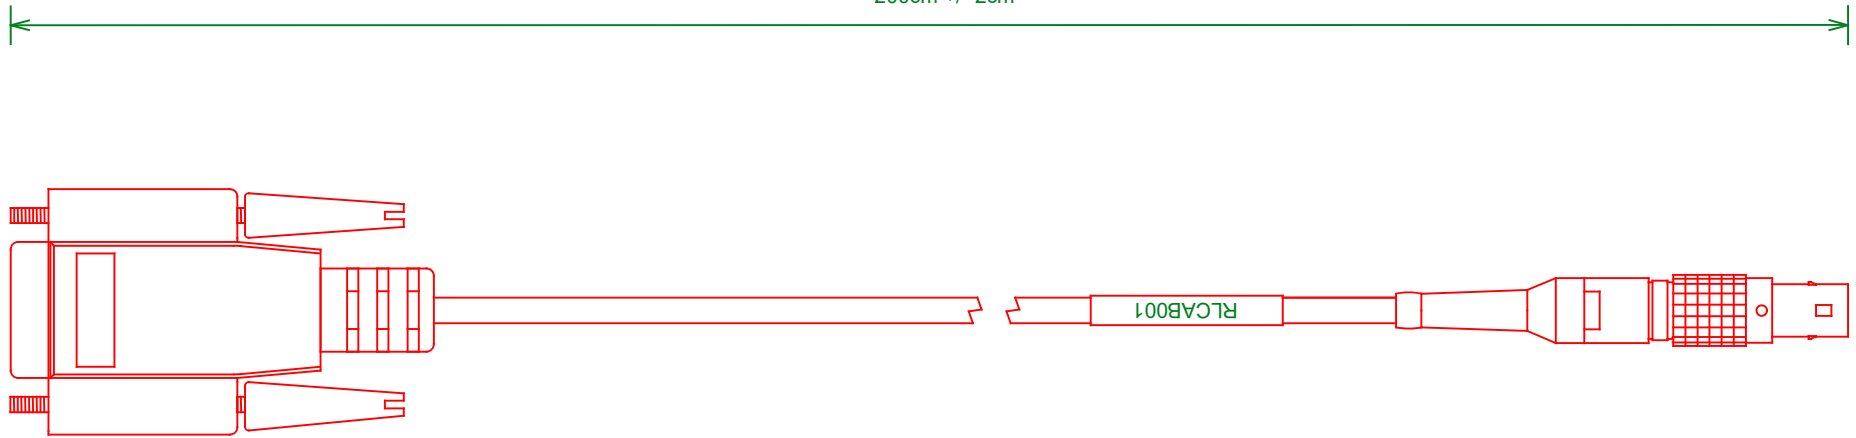

200cm +/- 2cm

9 WAY D  
SKT VIEW

5 WAY  
PIN VIEW

CONNECTOR WIRING		
9 WAY D		5 WAY LEMO
PIN	WIRE	PIN
2	RED	1
3	ORANGE	2
5	GREEN	CHASSIS

DRAWING NUMBER	RLCAB001	DRAWN	S.BROOKS	SHEET	1/1
DESCRIPTION	VBOX SERIAL PC CABLE				
REVISION					
ISS	DESCRIPTION	DATE	APPROVED	REDMINE	
4	REVISION TO NOTES	14-10-15	GC	6616	