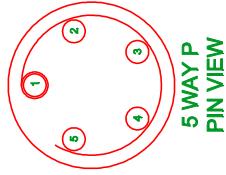

200cm +/- 2cm

5 WAY P
PIN VIEW

CONNECTOR WIRING	
5 WAY P	
PIN	COLOUR FUNCTION
1	YELLOW RS232 TX
2	GREEN RS232 RX
3	BLUE CAN HIGH
4	WHITE CAN LOW
5	RED POWER
SHELL	BLACK GROUND

DRAWING NUMBER	RLCAB015L	DRAWN	M.JOSEPHS	SHEET	1/1
DESCRIPTION	5 WAY LEMO TO UNTERMINATED WIRES - 2 MTR				
ISS	DESCRIPTION	DATE	APPROVED	REDMINE	
4	UPDATED TO NEW TEMPLATE	15-02-11	RF	947	