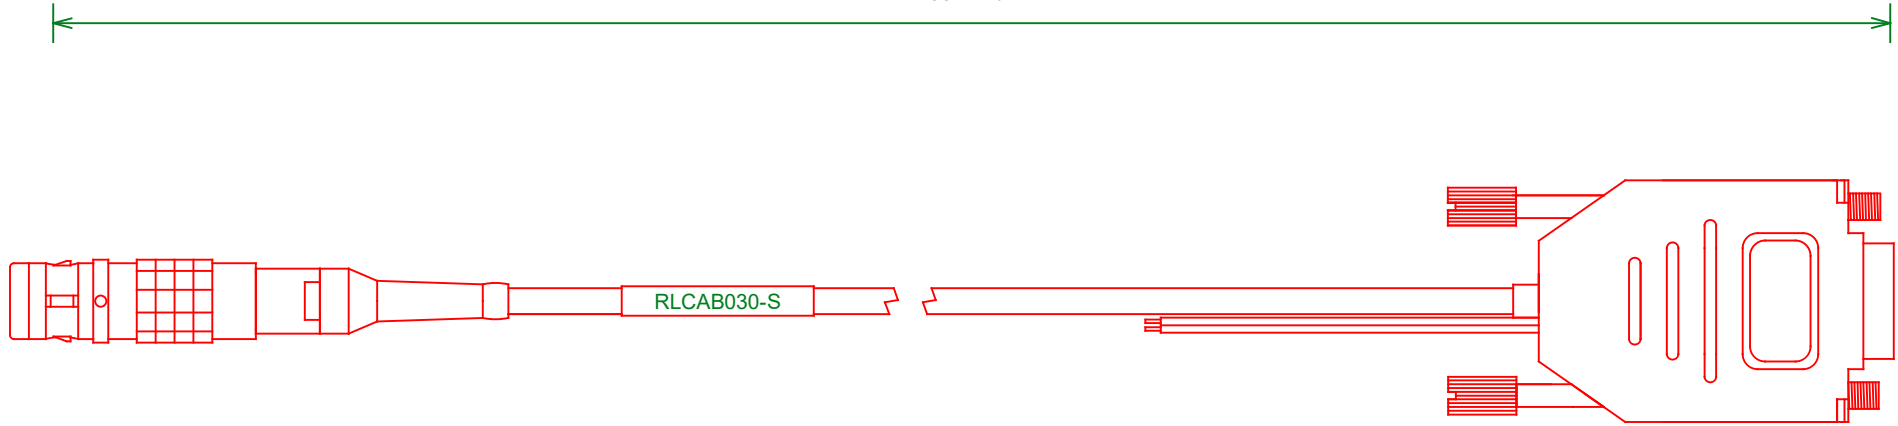

200cm +/- 2cm

PIN VIEW

PIN VIEW

CONNECTOR WIRING		
5 WAY		9 WAY D-TYPE
PIN	WIRE	PIN
1	YELLOW	2
2	GREEN	3
3	N/C	N/C
4	N/C	N/C
5	RED	RED WIRE
CHASSIS	BLACK	5 + BLACK WIRE

DRAWING NUMBER	RLCAB030-S	DRAWN	M.JOSEPHS	SHEET	1/1
DESCRIPTION	VBOX YAW02 SPLASHPROOF SERIAL CABLE				
REVISION					
ISS	DESCRIPTION	DATE	APPROVED	REDMINE	
4	CONNECTOR P/N CORRECTIONS	18-11-13	SH	3810	