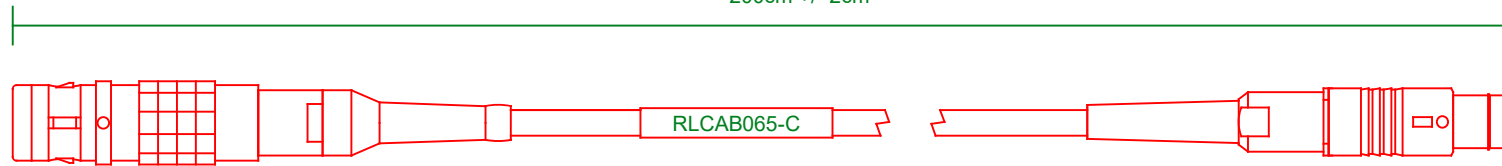

200cm +/- 2cm

PIN VIEW

PIN VIEW

CONNECTOR WIRING		
LEMO		FISCHER
PIN	WIRE	PIN
1	-	N/C
2	-	N/C
3	ORANGE	4
4	GREEN	5
5	RED	1
CHASSIS	BLACK	CHASSIS
N/C	SCREEN	N/C

DRAWING NUMBER	RLCAB065-C	DRAWN	S.HOOPER	SHEET	1/1
DESCRIPTION	VBOX MICRO TO VBOX IMU02/YAW03				
REVISION					
ISS	DESCRIPTION	DATE	APPROVED	REDMINE	
3	CHANGE OF LEMO BOOT	17-04-14	GC	3549	