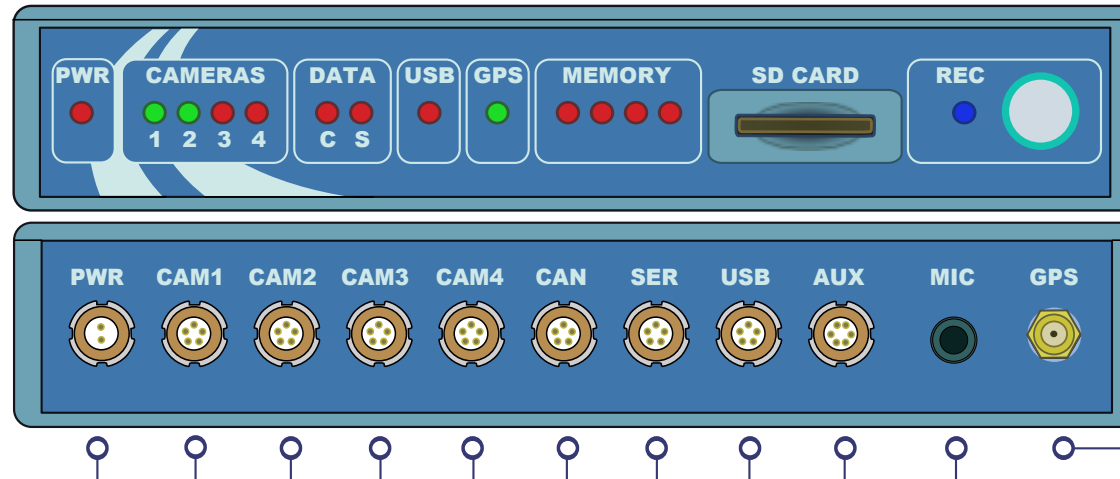

Power Cables

RLCAB010L Cigar plug power lead
 RLCAB014L Unterminated power lead
 RLACS020 Mains adapter
 RLACS112L 5Ahr Li ion Battery Pack

Logging Media

RLACS137 4GB SDHC Card
 Any SDHC Card up to 32GB - Formatted in FAT32

GPS Antenna

RLACS018 Standard GPS Antenna

Cameras

RLACS140 Sony HQ1 PAL Camera with 3m cable
 RLACS140-5 Sony HQ1 PAL Camera with 5m cable

*Please note, only CAM1&2 can record audio

CAN Input / Output Cables

Equipment	Cable	Connector
Vehicle / 3rd Party Logger	RLCAB015	Unterminated CAN
Vehicle / 3rd Party Logger	RLCAB019	9w D Connector
Vehicle	RLCAB069	OBDII Connector

Modules	Cable
VBDSP03	RLCAB004 / 005 / 006
VBTC8	RLCAB004 / 005 / 006
ADC02	RLCAB004 / 005 / 006
ADC03	RLCAB004 / 005 / 006
FIM03	RLCAB004 / 005 / 006
VBIMU01	RLCAB005-C / C2 / C3 / C4 / C5
VBMIM01	RLCAB005-C / C2 / C3 / C4 / C5
VBYAW02	RLCAB005-C / C2 / C3 / C4 / C5
VDMICIN01	RLCAB090-C
VBIMU02	RLCAB005-CS
VBYAW03	RLCAB005-CS

Microphones

RLACS133 Microphone
 RLCAB095 Splitter Cable for use with 2 microphones
 RLACS095 Input adapter including microphone
 RLACS095PM Input adapter including phono (male) connector
 RLACS095FJ Input adapter including jack (female) connector