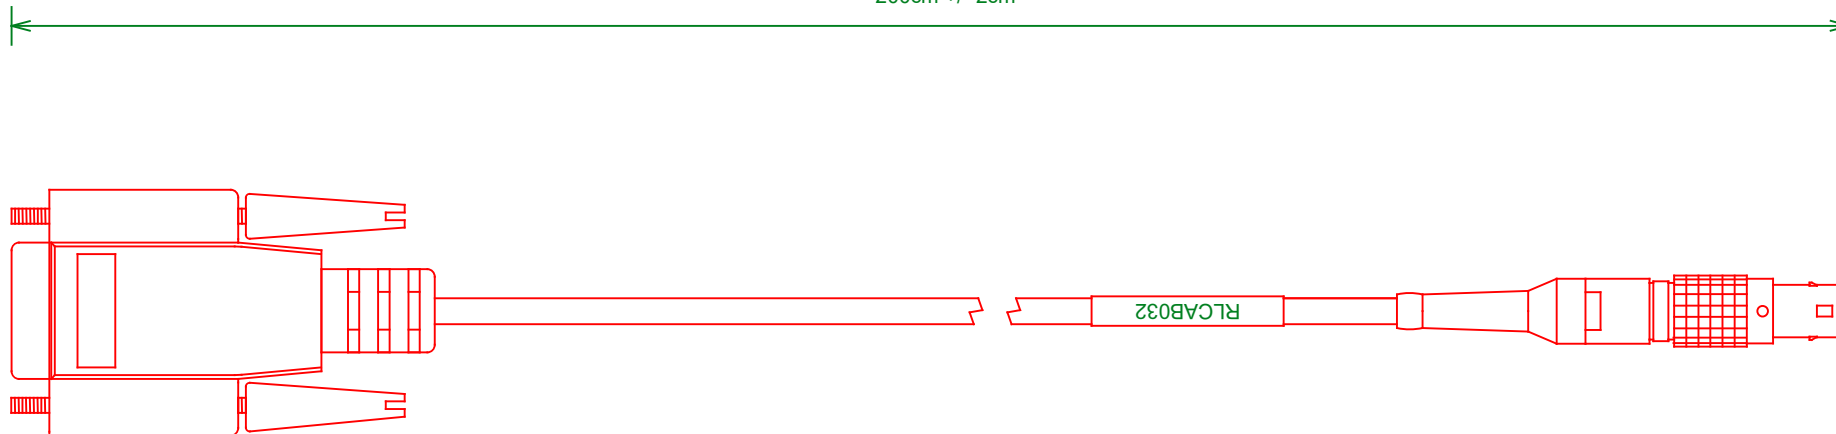

200cm +/- 2cm

PIN VIEW

PIN VIEW

CONNECTOR WIRING		
9 WAY D		5 WAY LEMO
PIN	WIRE	PIN
2	RED	2
3	ORANGE	1
5	GREEN	CHASSIS

DRAWING NUMBER	RLCAB032	DRAWN	S.BROOKS	SHEET	1/1
DESCRIPTION	SERIAL PC CABLE FOR RADIO				
REVISION					
ISS	DESCRIPTION	DATE	APPROVED	REDMINE	
5	REVISION TO NOTES	14-10-15	GC	6619	