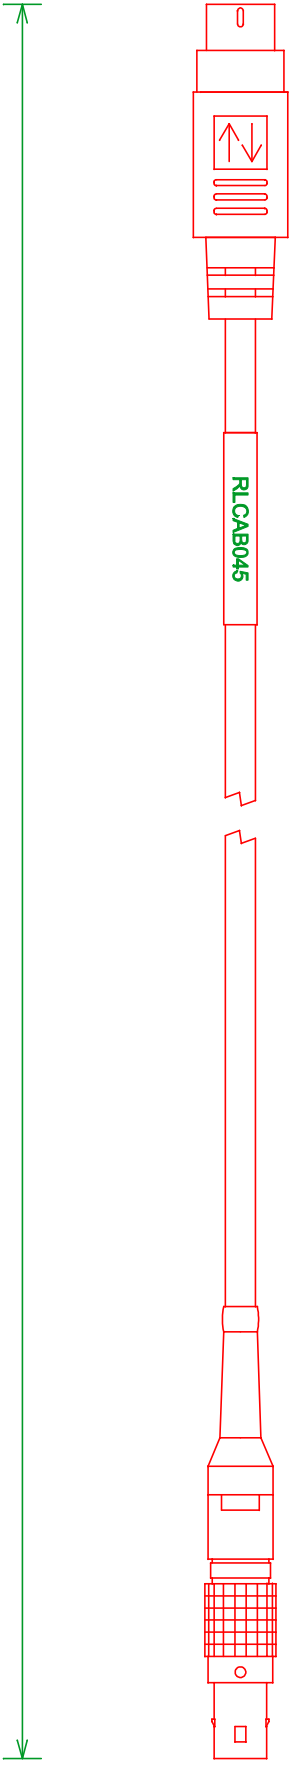

180cm +/-3cm

PIN VIEW

PIN VIEW

CONNECTOR WIRING			5 WAY LEMO
6 PIN MIN DIN	FUNCTION	PIN	
PIN		PIN	
1	AUX_TX_CONN_DGPS	N/C	
2	AUX_TX_CONN	2	
3	GND	SHELL	
4	AUX_RX_CONN_DGPS	N/C	
5	VRAW	5	
6	AUX_RX_CONN	1	
SCREEN	SCREEN	N/C	

DRAWING NUMBER	RLCAB045	DRAWN	M.JOSEPHS	SHEET	1/1
DESCRIPTION	VBOX MINI TO MINI MODULE DATA LEAD				
ISS	DESCRIPTION	DATE	APPROVED	REDMINE	
5	UPDATED TO NEW TEMPLATE	18-05-11	RF	947	

Unit 10 Swan Business Centre,
Osler Way, Buckingham, MK18 1TB
Tel: 01280 823803 Fax: 01280 823595