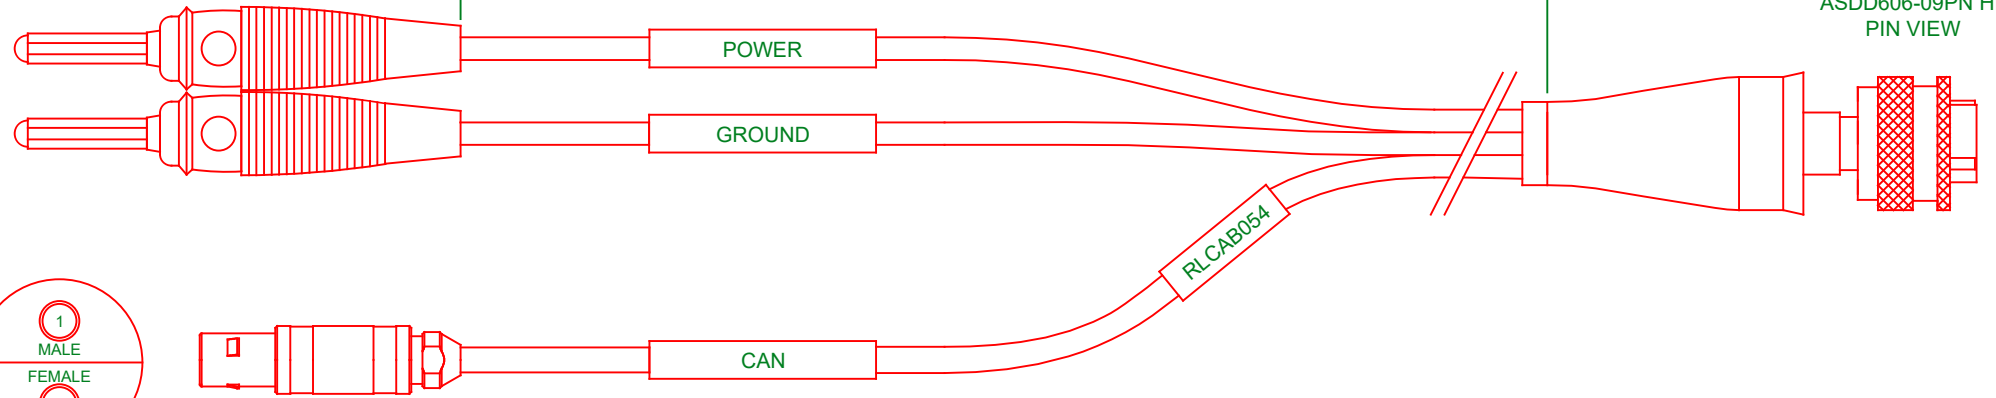

DRAWING NOT TO SCALE

1m +/- 20mm

ASDD606-09PN HE
PIN VIEW

PIN VIEW
FFA.0S.302.CLAL44

CONNECTOR WIRING			
DEUTSCH CONNECTOR (ITEM 15) PIN NUMBER	FUNCTION	COLOUR	OPPOSING CONNECTOR PIN NUMBERS
2	POWER	RED	RED BANANA PLUG (ITEM 1)
3	CAN L	BLUE	LEMO 2 WAY (ITEM 7) PIN 2 (FEMALE)
4	CAN H	YELLOW	LEMO 2 WAY (ITEM 7) PIN 1 (MALE)
9	GND	BLACK	BLACK BANANA PLUG (ITEM 2)

DRAWING NUMBER	RLCAB054	DRAWN	S.BROOKS	SHEET	1/1
DESCRIPTION	VB10SPS CABLE - AUDI				
REVISION					
ISS	DESCRIPTION	DATE	APPROVED	REDMINE	
2	CHANGE TO LEMO PART NUMBER ON BOM	06-01-16	SH	6960	