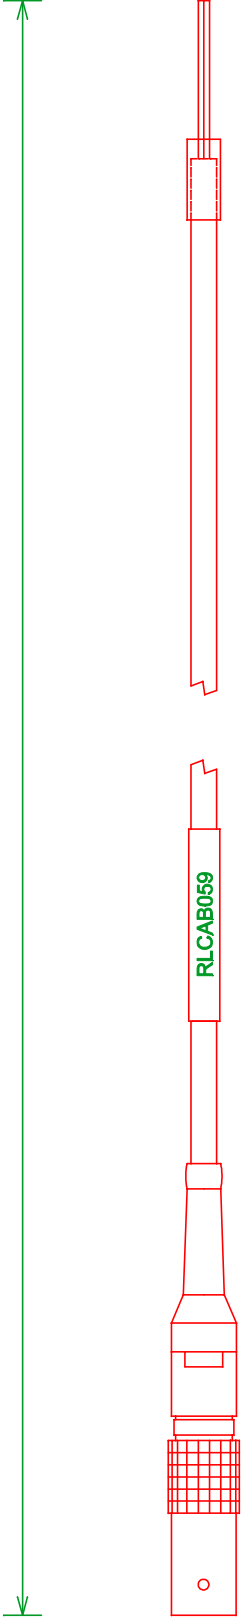

100cm +/-10mm

PIN VIEW

CONNECTOR WIRING	
3 WAY LEMO	
PIN	WIRE
1	YELLOW
2	BLUE
3	RED
CHASSIS	BLACK

DRAWING NUMBER	RLCAB059	DRAWN	M.JOSEPHS	SHEET	1/1
DESCRIPTION	VBOX 3 WAY LEMO CABLE SKT BARE WIRES				
ISS	DESCRIPTION	DATE	APPROVED	REDMINE	
3	UPDATED TO NEW TEMPLATE	17-05-11	RF	947	