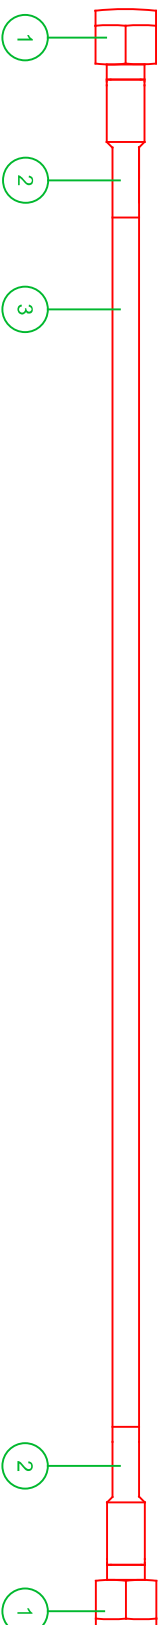

SEE LENGTH VARIANT TABLE

LENGTH VARIANTS		
CABLE NAME	LENGTH	TOLERANCE
RLCAB071-1	1m	+20mm
RLCAB071-2	2m	+20mm
RLCAB071-4	4m	+20mm
RLCAB071-5	5m	+20mm
RLCAB071-10	10m	+20mm
RLCAB071-15	15m	+20mm

BILL OF MATERIALS					
Item	Qty	Manufacturer	Manufacturer PN	Description	Raceologic PN
1	2	FARNELL	406-6317	RG174 SMA CONNECTOR	-
2	2	FARNELL	100-8431	HEATSHRINK 4.8mm 2:1 BLACK	100-8431
3	1	RS	388-259	COAX CABLE RG174MU	388-259

CONNECTOR WIRING		
SMA	FUNCTION	SMA
CENTRE	SIGNAL	CENTRE
CHASSIS	GROUND	CHASSIS

DRAWING NUMBER	RLCAB071-x	DRAWN	H.HUSSAIN	SHEET	1/1
DESCRIPTION	ANTENNA CABLE, SMA - SMA, RG174				
REVISION					
ISS	DESCRIPTION	DATE	APPROVED	REDMINE	
1	FIRST RELEASE	03-11-23	SH	22168	