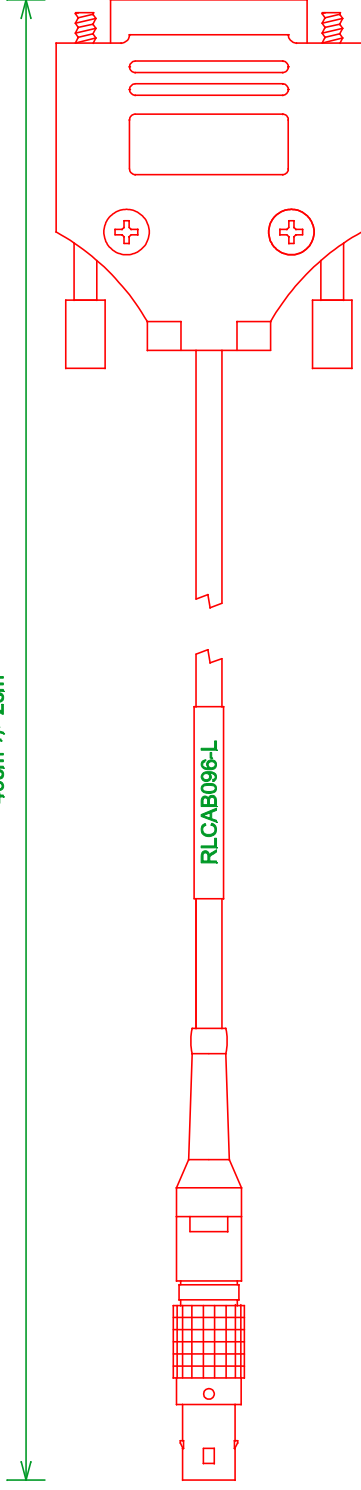

40cm +/- 2cm

PIN VIEW

PIN VIEW

CONNECTOR WIRING				
15 WAY D-SUB	FUNCTION	COLOUR	5 WAY LEMO	
1	DTR	RED	5	CHASSIS
14&15	Vb(+12v)			
7&8	GND	BLACK	2	1
9	RxD1	YELLOW		
11	TxD1	GREEN		
6&13	CTS&RTS	WHITE		N/C

DRAWING NUMBER	RLCAB096L	DRAWN	M.JOSEPHS	SHEET	1/1
DESCRIPTION	SA TEL RADIO MODEM - VBOX DGPS CABLE				
ISS	DESCRIPTION	DATE	APPROVED	REDMINE	
3	UPDATED FOR NEW TEMPLATE	17-05-11	RF	947	

Unit 10 Swan Business Centre,
Osier Way, Buckingham, MK18 1TB
Tel: 01280 823803 Fax: 01280 823595