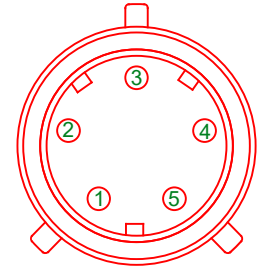

2m +/- 2cm

PIN VIEW

PIN VIEW

CONNECTOR WIRING			
5 WAY P			DEUTSCH
PIN	FUNCTION	COLOUR	PIN
5	POWER	RED	1
CHASSIS	GROUND	BLACK	2
N/C	N/C	N/C	3
3	CAN H	BLUE	4
4	CAN L	WHITE	5

DRAWING NUMBER	RLCAB107-L	DRAWN	S. HOOPER	SHEET	1/1
DESCRIPTION	PORSCHE CUP CABLE				
REVISION					
ISS	DESCRIPTION	DATE	APPROVED	REDMINE	
4	ADDITION OF NOTE	06-08-14	GC	4663	