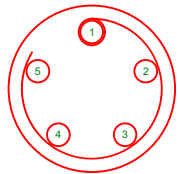

2m +/- 2cm

PIN VIEW

PIN VIEW

CONNECTOR WIRING			
5 WAY P			DEUTSCH
PIN	FUNCTION	COLOUR	PIN
5	POWER	RED	1
CHASSIS	GROUND	BLACK	2
N/C	N/C	N/C	3
3	CAN H	BLUE	4
4	CAN L	WHITE	5

DRAWING NUMBER	RLCAB107-L	DRAWN	S. HOOPER	SHEET	1/1
DESCRIPTION	PORSCHE CUP CABLE				
REVISION					
ISS	DESCRIPTION	DATE	APPROVED	REDMINE	
4	ADDITION OF NOTE	06-08-14	GC	4663	