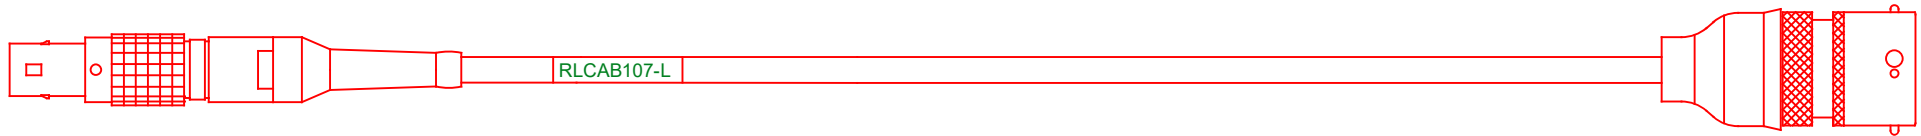

2m +/- 2cm

PIN VIEW

PIN VIEW

CONNECTOR WIRING			
5 WAY P			DEUTSCH
PIN	FUNCTION	COLOUR	PIN
5	POWER	RED	1
CHASSIS	GROUND	BLACK	2
N/C	N/C	N/C	3
3	CAN H	BLUE	4
4	CAN L	WHITE	5

DRAWING NUMBER	RLCAB107-L	DRAWN	S. HOOPER	SHEET	1/1
DESCRIPTION	PORSCHE CUP CABLE				
REVISION					
ISS	DESCRIPTION	DATE	APPROVED	REDMINE	
4	ADDITION OF NOTE	06-08-14	GC	4663	