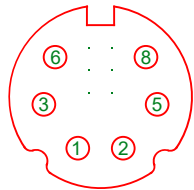

2m +/- 2cm

PIN VIEW

PIN VIEW

CONNECTOR WIRING			
6 WAY DIN			DEUTSCH
PIN	FUNCTION	COLOUR	PIN
8	POWER	RED	1
5	GROUND	BLACK	2
N/C	N/C	N/C	3
2	CAN H	BLUE	4
3	CAN L	WHITE	5

DRAWING NUMBER	RLCAB107-M	DRAWN	S. HOOPER	SHEET	1/1
DESCRIPTION	PORSCHE CUP CABLE				
REVISION					
ISS	DESCRIPTION	DATE	APPROVED	REDMINE	
3	ADDITION OF NOTE	06-08-14	GC	4663	