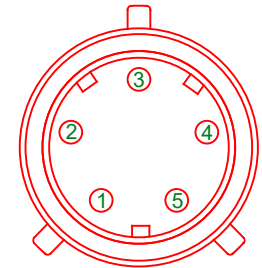

2m +/- 2cm

PIN VIEW

PIN VIEW

CONNECTOR WIRING			
6 WAY DIN			DEUTSCH
PIN	FUNCTION	COLOUR	PIN
8	POWER	RED	1
5	GROUND	BLACK	2
N/C	N/C	N/C	3
2	CAN H	BLUE	4
3	CAN L	WHITE	5

DRAWING NUMBER	RLCAB107-M	DRAWN	S. HOOPER	SHEET	1/1
DESCRIPTION	PORSCHE CUP CABLE				
REVISION					
ISS	DESCRIPTION	DATE	APPROVED	REDMINE	
3	ADDITION OF NOTE	06-08-14	GC	4663	