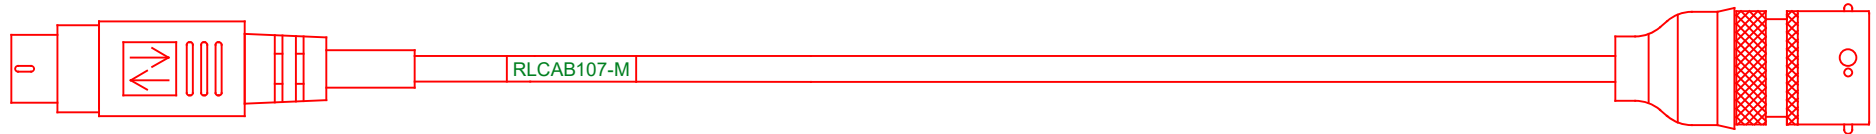

2m +/- 2cm

PIN VIEW

PIN VIEW

CONNECTOR WIRING			
6 WAY DIN			DEUTSCH
PIN	FUNCTION	COLOUR	PIN
8	POWER	RED	1
5	GROUND	BLACK	2
N/C	N/C	N/C	3
2	CAN H	BLUE	4
3	CAN L	WHITE	5

DRAWING NUMBER	RLCAB107-M	DRAWN	S. HOOPER	SHEET	1/1
DESCRIPTION	PORSCHE CUP CABLE				
REVISION					
ISS	DESCRIPTION	DATE	APPROVED	REDMINE	
3	ADDITION OF NOTE	06-08-14	GC	4663	