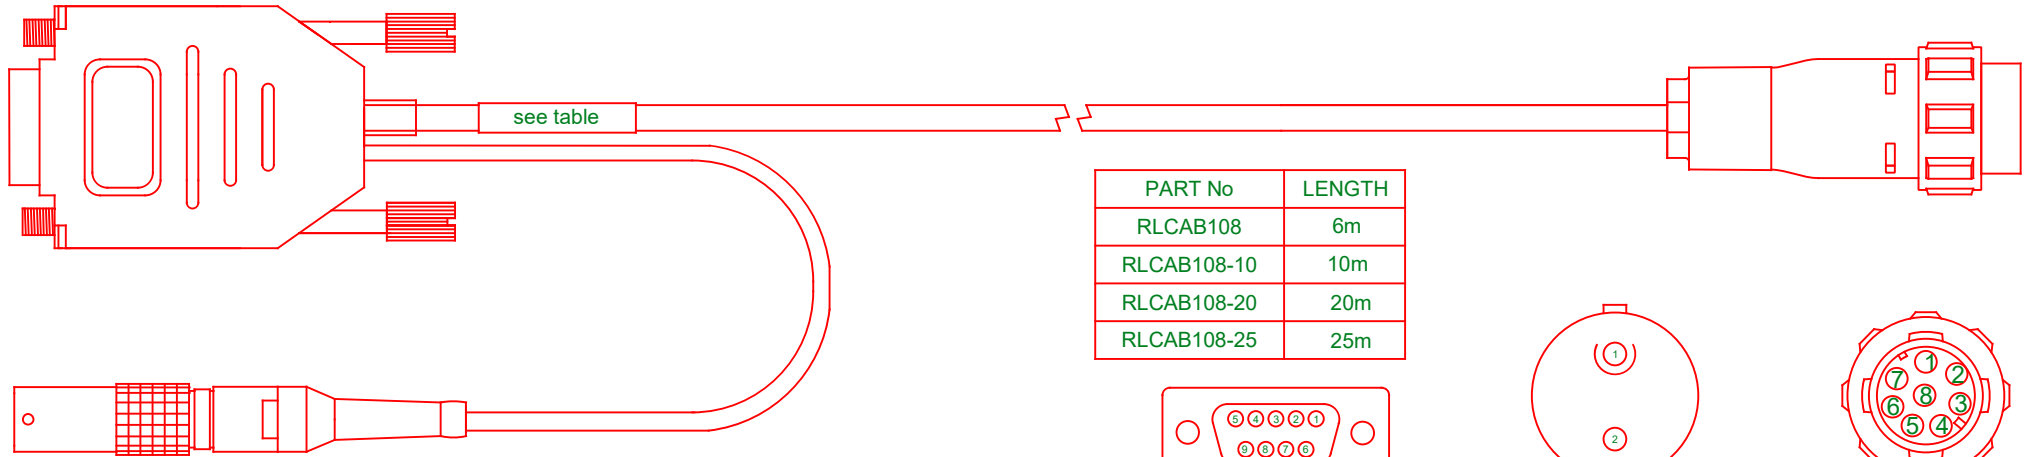

SEE TABLE

PART No	LENGTH
RLCAB108	6m
RLCAB108-10	10m
RLCAB108-20	20m
RLCAB108-25	25m

PIN VIEW
9 WAY 'D'

PIN VIEW
PHG.0B.302.CLLD.52Z

PIN VIEW
8 PIN BULGIN

CONNECTOR WIRING				
2WAY LEMO	9WAY 'D'	FUNCTION	WIRE	BULGIN
N/C	7	RS232 RTS	WHITE	1
N/C	3	RS232 PC Tx D	YELLOW	2
N/C	2	RS232 PC Rx D	GREEN	3
1	N/C	PWR Vin	RED	4
2	5	RS232 GND	BLACK	5
N/C	N/C	N/C	N/C	6
N/C	8	RS232 CTS	BLUE	7
N/C	N/C	N/C	N/C	8

DRAWING NUMBER	RLCAB108-X	DRAWN	M.JOSEPHS	SHEET	1/1
DESCRIPTION	PC TO MAST MOUNT RADIO CABLE				
REVISION					
ISS	DESCRIPTION	DATE	APPROVED	REDMINE	
4	CABLE LENGTHS COLLATED	28-06-13	ST	3045	