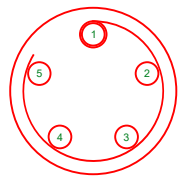

2m +/- 2cm

PIN VIEW

PIN VIEW

CONNECTOR WIRING		
5 WAY P		DEUTSCH
PIN	FUNCTION	PIN
5	POWER	32
SHELL	GROUND	4
3	CAN H	29
4	CAN L	30

DRAWING NUMBER	RLCAB126L	DRAWN	S. HOOPER	SHEET	1/1
DESCRIPTION	PORSCHE 991 GT3 CUP VVBOX PRO CAN CABLE				
REVISION					
ISS	DESCRIPTION	DATE	APPROVED	REDMINE	
3	CHANGE TO CONNECTOR DETAIL	18-05-15	GC	5666	