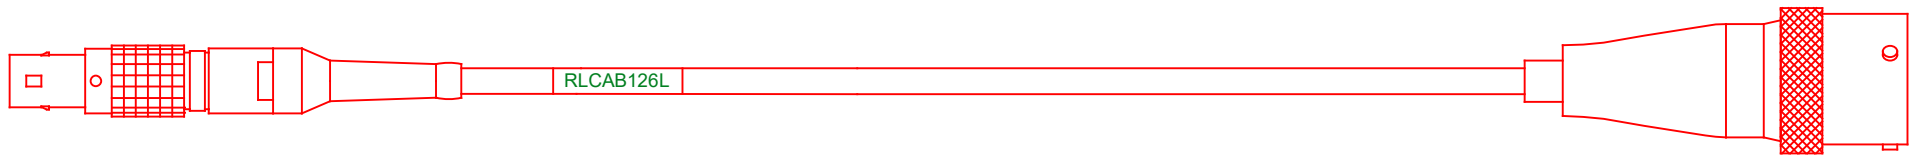

2m +/- 2cm

PIN VIEW

PIN VIEW

CONNECTOR WIRING		
5 WAY P		DEUTSCH
PIN	FUNCTION	PIN
5	POWER	32
SHELL	GROUND	4
3	CAN H	29
4	CAN L	30

DRAWING NUMBER	RLCAB126L	DRAWN	S. HOOPER	SHEET	1/1
DESCRIPTION	PORSCHE 991 GT3 CUP VVBOX PRO CAN CABLE				
REVISION					
ISS	DESCRIPTION	DATE	APPROVED	REDMINE	
3	CHANGE TO CONNECTOR DETAIL	18-05-15	GC	5666	