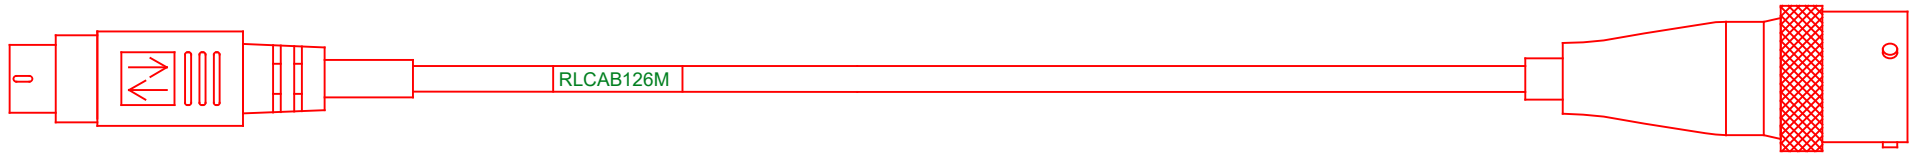

2m +/- 2cm

PIN VIEW

PIN VIEW

CONNECTOR WIRING		
6 WAY DIN		DEUTSCH
PIN	FUNCTION	PIN
8	POWER	32
5	GROUND	4
2	CAN H	29
3	CAN L	30

DRAWING NUMBER	RLCAB126M	DRAWN	S. HOOPER	SHEET	1/1
DESCRIPTION	PORSCHE 991 GT3 CUP VVBOX LITE CAN CABLE				
REVISION					
ISS	DESCRIPTION	DATE	APPROVED	REDMINE	
3	CHANGE TO CONNECTOR DETAIL	18-05-15	GC	5666	