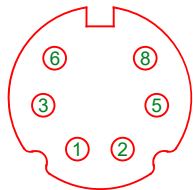

2m +/- 2cm

PIN VIEW

PIN VIEW

CONNECTOR WIRING		
6 WAY DIN		DEUTSCH
PIN	FUNCTION	PIN
8	POWER	32
5	GROUND	4
2	CAN H	29
3	CAN L	30

DRAWING NUMBER	RLCAB126M	DRAWN	S. HOOPER	SHEET	1/1
DESCRIPTION	PORSCHE 991 GT3 CUP VVBOX LITE CAN CABLE				
REVISION					
ISS	DESCRIPTION	DATE	APPROVED	REDMINE	
3	CHANGE TO CONNECTOR DETAIL	18-05-15	GC	5666	