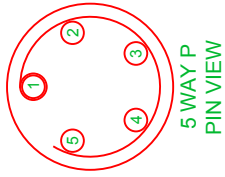

2m +/- 20mm

5 WAY P
PIN VIEW

7W SOCKET
PIN VIEW

CONNECTOR WIRING		
5W LEMO PIN	WIRE FUNCTION	7W BINDER PIN
3	CAN HIGH	1
4	CAN LOW	4

DRAWING NUMBER	RLCAB144	DRAWN	S. HOOPER	SHEET	1/1
DESCRIPTION	VBOX VIDEO TO AIM CAN CABLE				
REVISION					
ISS	DESCRIPTION	DATE	APPROVED	REDMINE	
1	FIRST ISSUE	27-06-17	ST	9229	