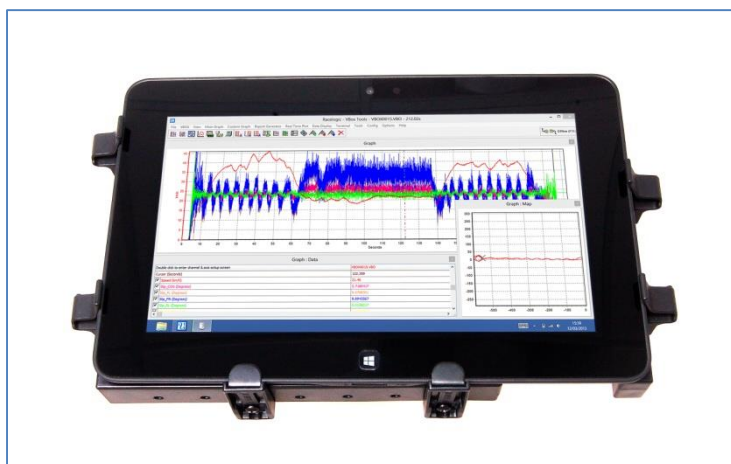

VBOX Q5 Tablet PC

RLVBQ5

VBOX Q5 Tablet PC

The VBOX Q5 Tablet PC consists of a fully operational tablet PC and data cables for connection to other VBOX products, resulting in a compact live logging or post-processing package which does not compromise on functionality.

Preinstalled with VBOX Tools software and supplied with all the cables and accessories required to connect to VBOX units, the Q5 Tablet PC is ideal for applications which require immediate PC access without having to use a full sized laptop.

- Fully functional tablet PC with Windows 8.1
- 10.8" IPS (1920 X 1080) Full HD Display with 10-Point Capacitive Touch
- 64GB Solid State hard drive
- USB 3.0 interface
- Powerful VBOX Tools software
- VBOX connection cables
- Windscreen suction mount included

VBOX Q5 Tablet PC

RLVBQ5

Specifications

Tablet PC

Processor	Intel® Atom® Processor Z3795 (Quad Core, 2M Cache, up to 2.39 GHz)
Memory	2GB DDR3 at 1333Mhz
Display	10.8" IPS 1920 x 1080 Full HD Display with 10-Point Capacitive Touch
Graphics	Intel® HD Graphics
Audio	High quality speakers, stereo headphone/microphone combo jack, integrated/noise reduction array microphone
Storage	64GB SSD and Micro SD memory card reader
OS	Microsoft® Windows 8.1 64-Bit
Camera	Integrated 720p HD front facing video webcam, 2MP front facing camera, and 8MP rear facing camera
Wireless and networking	Dell Wireless™ 1538C (802.11 a/b/g/n 2X2 MIMO) and Bluetooth 4.0 LE Combo Card
Ports, Slots & Chassis	USB 3.0, Micro-SD Card Reader, Docking Connector, Stereo headphone/Microphone combo jack, Mini-HDMI, Micro-USB charging port
Battery	32Whr Lithium Ion battery (swappable)
Dimensions	For tablet: 297.1(w) x 10.2(d) x 176.8(h) mm; For dock: 300(w) x 19.5(d) x 190.5(h) mm
Weight	0.77 kg with battery; 0.61 kg for dock