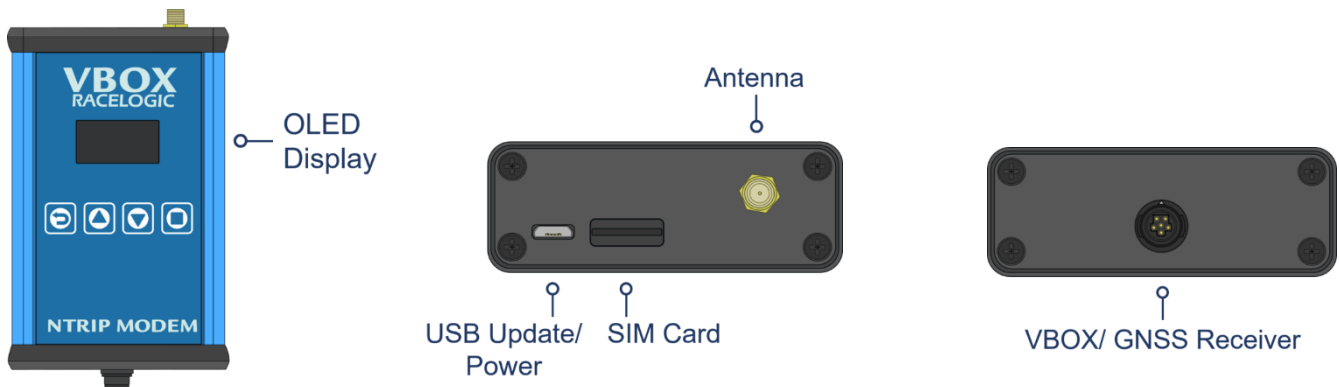

VBOX NTRIP Modem (RLVBNTRIPMDM)

The VBOX NTRIP Modem (RLVBNTRIPMDM) allows an RTK enabled VBOX, or third-party GNSS receiver, to receive positional correction data via NTRIP (Networked Transport of RTCM via Internet Protocol).

There are two methods of connecting to an NTRIP network with the modem: using either Wi-Fi or a 4G cellular connection.

The NTRIP modem is also capable of hosting a Wi-Fi access point, allowing configuration via a simple HTML interface that can be accessed using a web browser.

Key Features

- Integrated OLED screen which displays status and connection information
- Receive NTRIP corrections via internal 4G modem (using a Standard SIM card) or Wi-Fi hotspot (2.4 GHz only)
- Hosts a Wi-Fi access point to allow configuration via a simple HTML interface
- USB port for updating the unit or to supply power to the NTRIP modem if used with 3rd-party GNSS receiver

VBOX NTRIP Modem

(RLVBNTRIPMDM)

Specifications

Environmental and Physical	
Operating Temperature	0°C to 65°C
Storage Temperature	-20°C to 80°C
Weight	234 g
Dimensions (mm)	142.4 (l) x 81.13 (w) x 27.8 (d)
Protection Rating	IP20